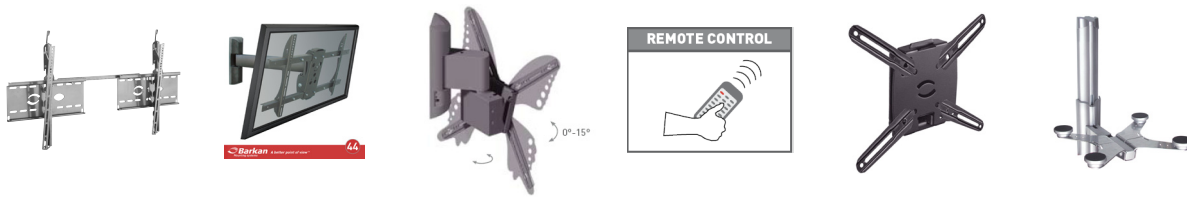

Barkan : Mounting System

Lifetime Warranty

BARKAN MOUNTING SYSTEM บาร์กัน เป็นอุปกรณ์สำหรับแขวนจอแอลซีดี/พลาสมา/โปรเจกเตอร์ กับ ฟาผนังหรือเพดาน (ขึ้นอยู่กับรูปแบบ ของขาแขวน) สินค้า นำเข้าจากประเทศอิสราเอล มีดีไซน์ที่สวยงาม มั่นคงแข็งแรง ติดตั้งง่าย อีกทั้งยังมีรุ่นที่เป็นยูนิเวอร์ซัล สามารถใช้ได้กับจอแอลซีดี/พลาสมา แทบทุกรุ่นที่มีในตลาด

Model NO.	Description	TV/ Dimensions	Movements	Max Load,Kg	Color	SRP
BKM-23-S-SILVER	3 movement LCD wall mount 26 นิ้วจอขนาดเล็ก เคลื่อนไหวได้ 3 ทาง ก้ม-เงย, ซ้าย-ขวา, โยกไปด้านข้างซ้าย-ขวา	24" / 61 cm.	3	20	Silver	1,610.-
BKM-30-S-SILVER	Fixed LCD wall Mount 27-42 นิ้วไม่สามารถเคลื่อนไหวได้ แขวนจอเท่านั้น	42" / 107 cm.	0	25	Silver	1,460.-
BKM-32-41-SILVER	2 movement LCD wall mount เคลื่อนไหวได้ 2 ทาง คือก้ม-เงย และ ซ้ายขวา	42" / 107 cm.	2	25	Silver	1,890.-
BKM-33-41-SILVER	3 movement LCD wall mount	42" / 107 cm.	3	25	Silver	2,790.-
BKM-33-42-BLACK	3 movement LCD wall mount	42" / 107 cm.	3	25	Black	2,790.-
BKM-34-41-SILVER	4 movement LCD wall mount	42" / 107 cm.	4	25	Silver	3,690.-
BKM-34-42-BLACK	4 movement LCD wall mount	42" / 107 cm.	4	25	Black	3,690.-
BKM-35-41-SILVER	LCD Ceiling mount ขาแขวนจอ จากเพดาน เคลื่อนไหวได้ 2 ทาง ก้ม-เงย และ ซ้าย-ขวา	42" / 107 cm.	2	25	Silver	3,990.-
BKM-40P-S-SILVER	Fixed Pro Mount 40-60" ขาจอขนาดกลาง เคลื่อนไหวไม่ได้	60" / 152 cm.	0	80	Silver	2,900.-
BKM-41-41-SILVER	Tilt LCD/ Plasma wall mount ขาจอขนาดกลาง ก้ม-เงย ได้	60" / 152 cm.	1	65	Silver	4,420.-
BKM-43-41-SILVER	3 movement LCD/ Plasma wall mount	60" / 152 cm.	3	60	Silver	8,790.-
BKM-43-42-BLACK	3 movement LCD/ Plasma wall mount	60" / 152 cm.	3	60	Black	8,790.-
BKM-44-41-SILVER	4 movement LCD/ Plasma wall mount	60" / 152 cm.	4	60	Silver	12,900.-
BKM-44-42-BLACK	5 movement LCD/ Plasma wall mount	60" / 152 cm.	4	60	Black	12,900.-
BKM-61-41-SILVER	Tilt LCD/ Plasma wall mount ขาจอขนาดใหญ่ก้ม-เงย ได้	70" / 178 cm.	1	85	Silver	6,420.-
BKM-63-41-SILVER	3 movement LCD/ Plasma wall mount ขาจอขนาดใหญ่เคลื่อนไหวได้ 3 ทาง ก้ม-เงย, ซ้าย-ขวา, โยกไปด้านข้างซ้าย-ขวา	70" / 178 cm.	3	85	Silver	14,900.-
BKM-64-41-SILVER	4 movement LCD/ Plasma wall mount ขาจอขนาดใหญ่ เคลื่อนไหวได้ 4 ทาง ก้ม-เงย, ซ้าย-ขวา, โยกไปด้านข้าง, พ้นขาจอต่อได้ 1 ข้อต่อ	70" / 178 cm.	4	85	Silver	19,900.-
BKM-80-41-SILVER	Audio/Video Shelf elegant	-	-	25	Silver	3,500.-
BKM-80-42-BLACK	Audio/Video Shelf elegant	-	-	25	Black	3,500.-
BKM-90-41-SILVER	Projector Ceiling Mount ขาแขวนโปรเจกเตอร์ติดเพดาน	-	-	11	Silver	2,900.-
BKM-91-41-SILVER	Telescopic Projector Ceiling Mount ขาแขวนโปรเจกเตอร์จากเพดาน ระยะห่าง 80 ซม	-	-	11	Silver	4,570.-
BKM-150-S-SILVER	2 Speaker Supports	3 ways	-	5	Silver	770.-
BKM-151-S-SILVER	2 Speaker Supports - Wall Ceiling Mount	5 ways	-	5	Black	990.-
BKM-152-S-SILVER	Speaker Support	-	-	11	-	1,300.-
BKM-33E-B-BLACK	Motorized Wall Mounts 27-42 นิ้วจอขนาดเล็ก เคลื่อนไหวได้ 3 ทาง ก้ม-เงย, ซ้าย-ขวา, โยกไปด้านข้างซ้าย-ขวา	42" / 107 cm.	3	30	Silver	18,900.-

MOUNTING SYSTEM